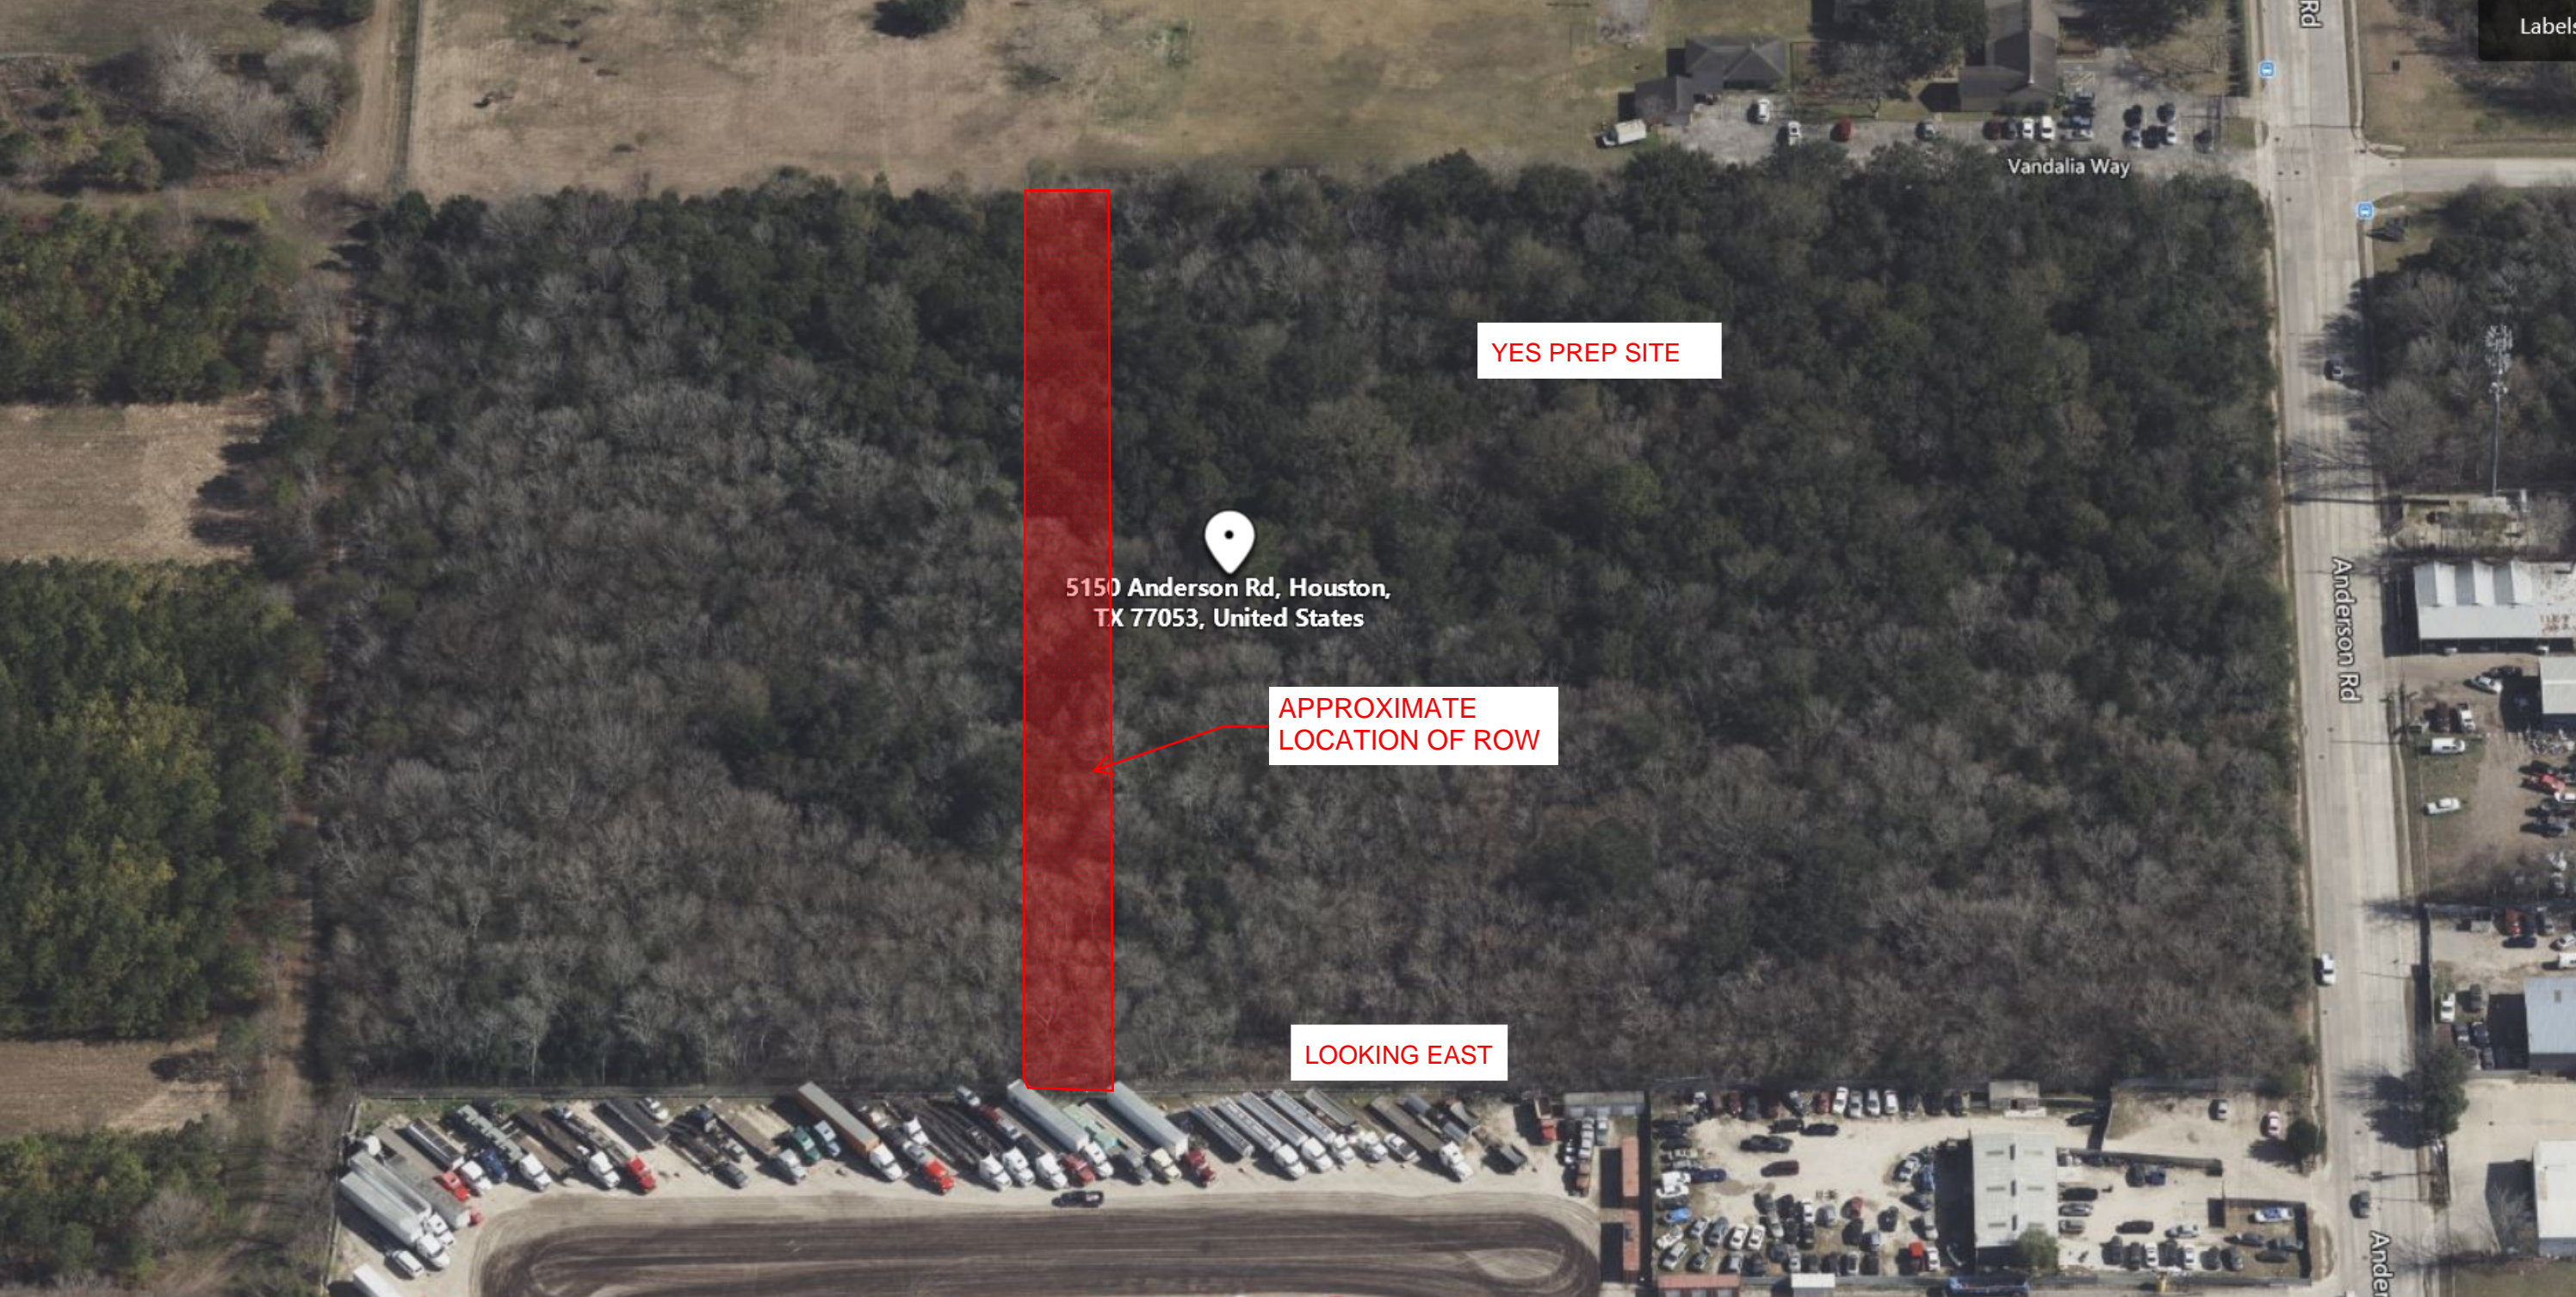

YES PREP SITE

APPROXIMATE
LOCATION OF ROW

5150 Anderson Rd, Houston,
TX 77053, United States

LOOKING NORTH

Anderson Rd

Anderson Rd

Anderson Rd

Anderson Rd

Vandalia Way

© Vex
Unit
Cent
Labe

YES PREP SITE

5150 Anderson Rd, Houston,
TX 77053, United States

APPROXIMATE
LOCATION OF ROW

LOOKING EAST

Labels

YES PREP SITE

5150 Anderson Rd, Houston,
TX 77053, United States

APPROXIMATE
LOCATION OF ROW

LOOKING WEST

Vandalia Way

YES PREP SITE

5150 Anderson Rd, Houston,
TX 77053, United States

APPROXIMATE
LOCATION OF ROW

LOOKING SOUTH